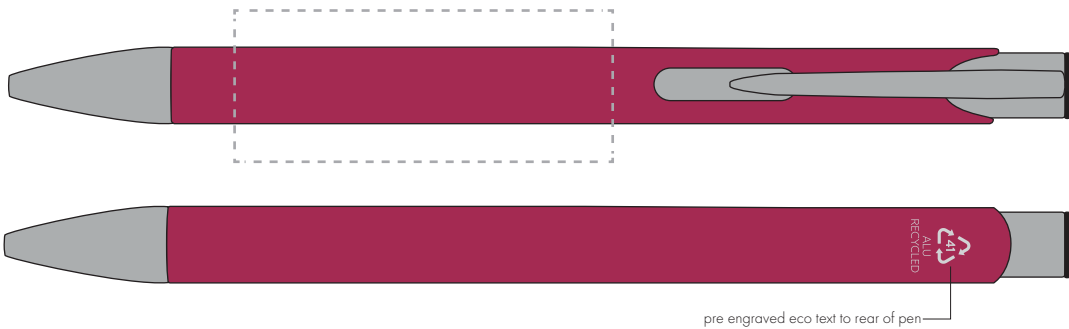

Your Ref:
Our Ref:

Quantity:
Version: 1

Product Code: TPC982001
Product Colour: PINK

PRINTING CONCERNS:

We stock this item in the following colours

PANTONE REFERENCE(S)

● Engrave

ARTWORK SCALE 100%

ARTWORK SCALE 100%
Rotary Engrave Area:
50mm x 20mm

pre engraved eco text to rear of pen

Product Image for visualisation
- colours may vary

The dashed line is to demonstrate print area and will not appear on your printed item